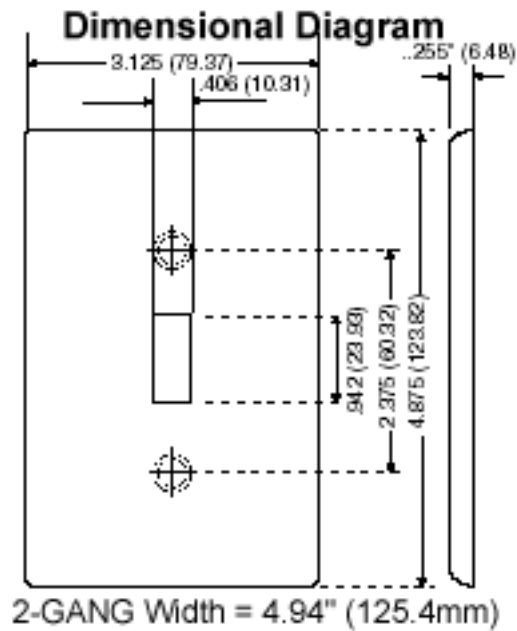

SJ126-40

Brand Features

Leviton Combination Wallplates come in a variety of configurations and gangs, and are available in a broad selection of materials including, aluminum, brass, stainless steel and plastic, and in an assortment of colors. If you have a unique application, Leviton can also customize a wallplate for a specific job.

Item Description

2-Gang, 1-Toggle, 1-Decora Stainless Steel, Midway size Wallplate. Stainless Steel

UPC Code: 07847727825

Country of Origin: Please Contact Customer Service

SPECIFICATION SUBMITTAL

JOB NAME: <input style="width: 95%;" type="text"/>	CATALOG NUMBERS: <input style="width: 95%;" type="text"/>	
JOB NUMBER: <input style="width: 95%;" type="text"/>	<input style="width: 95%;" type="text"/>	<input style="width: 95%;" type="text"/>